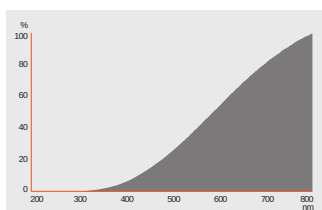

- Average life: 2,000 h
- 100 % dimmable

TECHNICAL DATA

Electrical data

Nominal wattage	25 W
Construction wattage	25.00 W
Nominal voltage	230.00 V
Nominal current	0.11 A
Power factor λ	1.00

Photometrical data

Luminous flux	260 lm
Luminous efficacy	10 lm/W
Lumen main.fact.at end of nom.life time	0.80
Light color (designation)	Warm White
Color temperature	2700 K
Color rendering index Ra	100
Light color	1027

Light technical data

Warm-up time (60 %)	0.00 s
Starting time	0.0 s

Dimensions & Weight

Overall length	80.00 mm
Light center length (LCL)	55,0 mm
Diameter	26,0 mm
Maximum diameter	26 mm
Product weight	12.93 g

Lifespan

Nominal lamp life time	2000 h
Number of switching cycles	50000