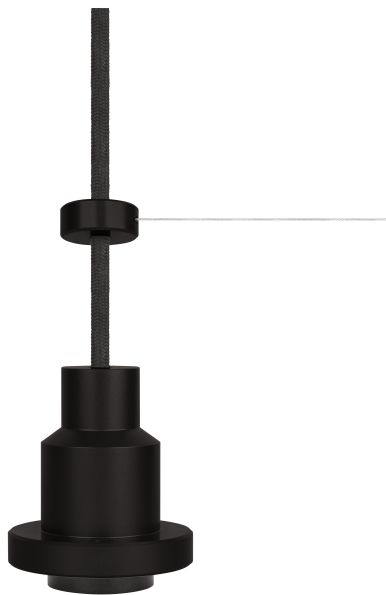

PRODUCT DATASHEET

Vintage 1906 PenduLum Black

Vintage 1906® PenduLum | Indoor pendant luminaires, vintage style, E27 socket

Areas of application

- Living areas (living rooms, dining rooms, bedrooms etc.)
- Professional (hotels, bars, boutiques etc.)

Product benefits

- Flexible lighting thanks to countless mounting possibilities
- Made of solid aluminum with high-quality appearance
- Semi-matt surface with great look and feel
- Accessories for flexible mounting options included

Product features

- Reduced industrial design
- Made of classic materials
- Special vintage appeal when combined with 1906 LED and halogen lamps
- Flexible mounting options: leash principle
- Available in various colors

Materials & Colors

Product color	Black
Housing color	Black
Body material	Aluminum

Application & Mounting

Ambient temperature range	-20...+40 °C
Type of connection	Screw terminal
Type of protection	IP20
Dimmable	No
Mounting type	Surface
Mounting location	Ceiling
Application environment	Indoor