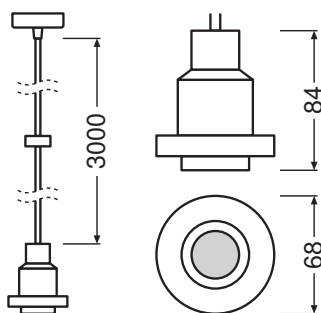

TECHNICAL DATA

Electrical data

Nominal voltage	220...240 V
Mains frequency	50...60 Hz
Protection class	I

Dimensions & Weight

Diameter	68.00 mm
Length	84.00 mm
Height	84.00 mm
Product weight	481.00 g
Cable length	2000 mm

Materials & Colors

Product color	Black
Housing color	Black
Body material	Aluminum

Application & Mounting

Ambient temperature range	-20...+40 °C
Type of connection	Screw terminal
Type of protection	IP20
Dimmable	No
Mounting type	Surface
Mounting location	Ceiling
Application environment	Indoor