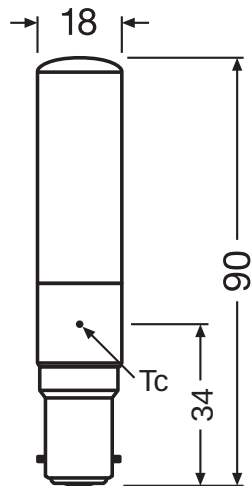

### Photometrical data

Luminous flux	806 lm
Nominal useful luminous flux 90°	806 lm
Luminous efficacy	127 lm/W
Lumen main.fact.at end of nom.life time	0.70
Light color (designation)	Warm White
Color temperature	2700 K
Color rendering index Ra	≥80
Light color	827
Standard deviation of color matching	≤6 sdcn
Rated LLMF at 6,000 h	0.80

### Light technical data

Beam angle	320 °
Warm-up time (60 %)	< 0.50 s
Starting time	< 0.5 s
Rated beam angle (half peak value)	320.00 °

### Dimensions & Weight

Overall length	90.00 mm
Diameter	18,0 mm
Maximum diameter	18 mm
Product weight	29.00 g

## Energy labelling regulation data acc EU 2019/2015

Light source cap-type (or other electric interface)	B15d
Length	90.00 mm
Height	18,0 mm
Width	18,0 mm