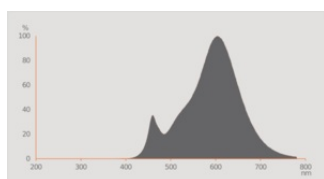

Photometrical data

Light color (designation)	RGBW
Lumen main.fact.at end of nom.life time	0.70
Standard deviation of color matching	≤ 6 sdcn
Nominal luminous flux	806 lm
Luminous flux	806 lm
Luminous efficacy	89 lm/W
Adjustable color temperature	2700...6500 K
Color temperature	2700...6500 K
Color rendering index Ra	80
Flickering metric (Pst LM)	1.0
Stroboscope effect metric (SVM)	0.9

Light technical data

Beam angle	215 °
Starting time	< 0.5 s

Dimensions & Weight

Product weight	50.00 g
Diameter	60.00 mm
Length	111.00 mm
Width	60.00 mm
Height	60.00 mm
Outer bulb [PICOS]	A60

Lifespan

Nominal lamp life time	15000 h
Lumen maintenance at end of serv	0.70