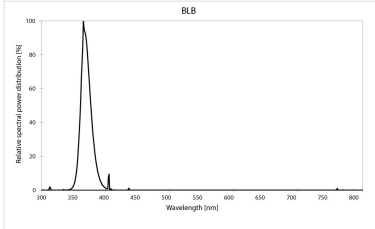

Blacklight BL368 Linear T5

F15W T5 BL368
0000090

Optical data

Light colour	BL368 Blacklight
Adjustable chromaticity	N

Electrical data

Wattage (W)	15.00
Current (A)	0.310
Mains voltage (V)	230-240V
Product Voltage (V)	44
Control gear required	Yes
Transformer required	No
Dimmable	No
Drive current (mA)	310

Lifetime data

Average life (Nominal) (h)	10000

Physical data

Nominal Product Length (mm)	300.0
Nominal Product Diameter (mm)	16
Max. Length base to base (mm) - A	288.3
Length base to pin Min-Max (mm) - B	293.0-295.4
Max. Lamp Length (mm) - C/L	302.5
Max. Lamp Diameter (mm) - D	17.0
Weight (kg)	0.023

Packaging

Single packaging type	Carton
Product EAN number	5410288000909
Packaging single length / height (cm)	30.3
Packaging single width (cm)	1.9
Packaging single depth (cm)	1.9
DUN14 (outer)	15410288000906
Units per outer package	25
Packaging outer length / height (cm)	32.0
Packaging outer width (cm)	11.0
Packaging outer depth (cm)	10.5

Safety data

Lamp mercury content (mg)	2.30
Optimal operating condition (°C)	-15-50
Breakage cleaning instructions	Applicable
Recommendation for disposal at end of life	Applicable
Special purpose lamp	Yes
Intended purpose	Flykilling - Insect attraction
Suitable for household illumination	No
Safety message	Not suitable for household

Blacklight BL368 Linear T5 F15W T5 BL368 0000090

PHOTOMETRY

TECHNICAL DRAWINGS