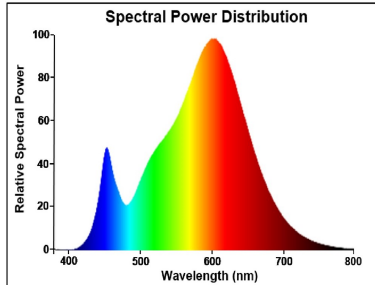

RefLED PAR38

RefLED Retro PAR38 V2 DIM 1200L 830 IP65 40 SL
0029200

Product EAN number	5410288292007
Packaging single length / height (cm)	10.2
Packaging single width (cm)	10.2
Packaging single depth (cm)	11.1
DUN14 (outer)	15410288292004
Units per outer package	6
Packaging outer length / height (cm)	33.3
Packaging outer width (cm)	23.6
Packaging outer depth (cm)	15.7

Safety data

Optimal operating condition (°C)	-20-40
Breakage cleaning instructions	Not applicable
Special purpose lamp	No
Dry applications use only	Yes
Suitable for household illumination	Yes
Safety message	Dimmable with approved dimmers

PHOTOMETRY