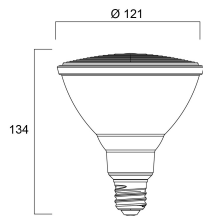

TECHNICAL DRAWINGS