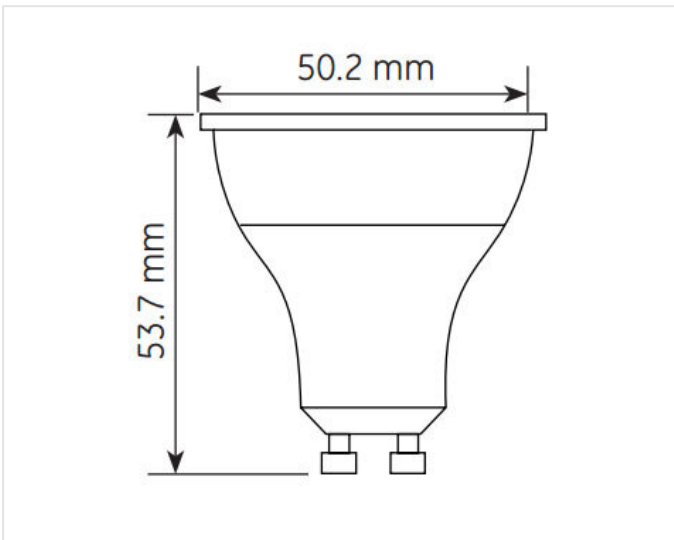

Technical drawing