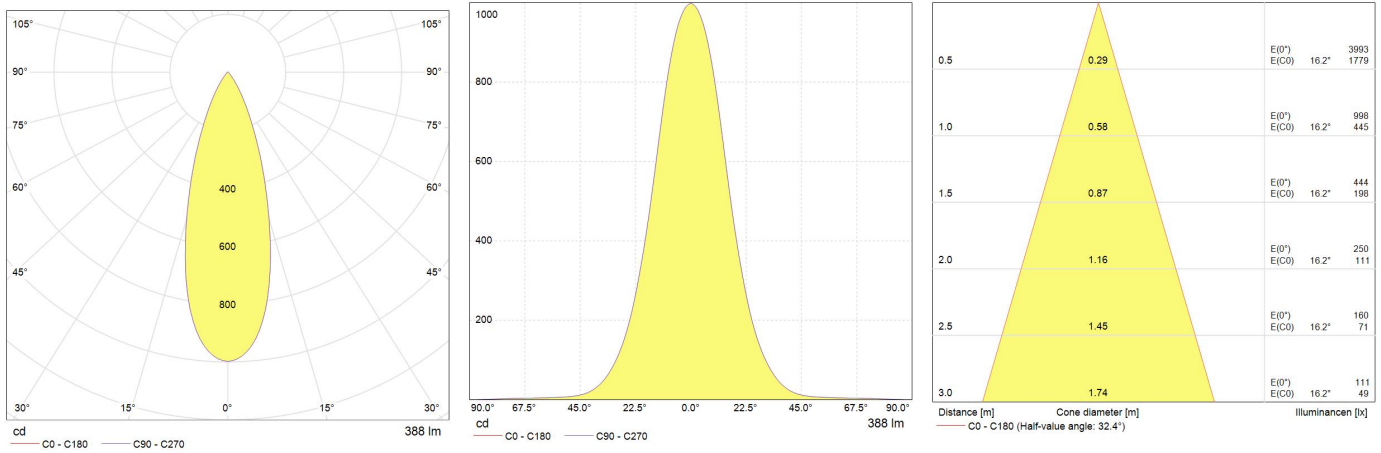

Light distribution