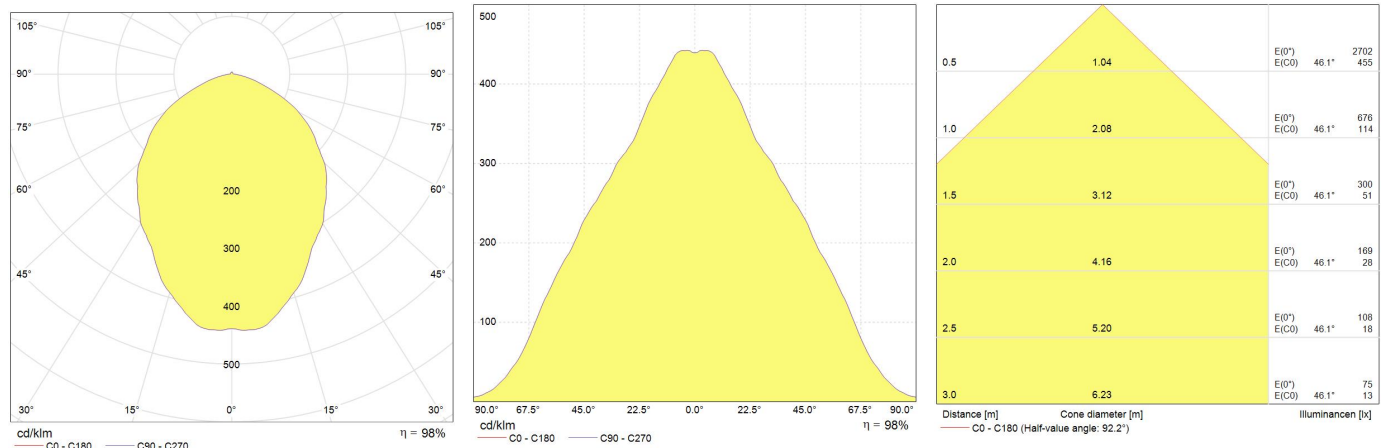

Electrical data

Nominal lamp power factor...	>=0.9
Rated power [W]	16.0
Operating Temperature (MIN) [°C]	-20C
Operating Temperature (MAX) [°C]	40C
Starting time (sec)	<0.5
Warm up time up to 60% of full light output	<1
Number of switching cycles	12500
Dimming Capability	No
Nominal power [W]	16
Nominal lamp voltage [V]	12

Logistic data

Shipment	Standard
DUN Code	10064894581677
Pack Quantity	1
Outer pack type	Box
Product status	Phased-out

Light distribution