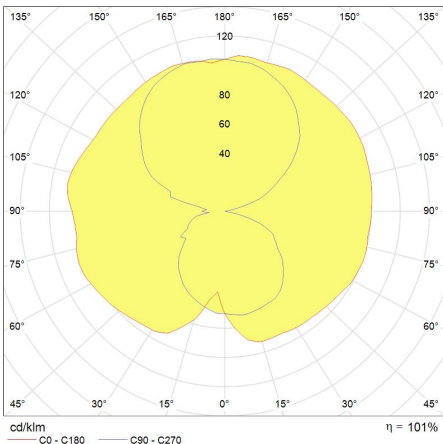

Electrical data

Rated power [W]	72.0
Lamp Current [A]	0.95
Design Ambient Temperature [°C]	25
Run-up time (sec)	240
Hot restart time (sec)	900
Dimming Capability	Yes
Ballast Required	Yes
Nominal power [W]	70
Nominal lamp voltage [V]	95

Logistic data

DUN Code	15994100017377
EAN Code	5994100017370
Pack Quantity	12
Inner pack type	SLEEVE
Outer pack type	OUTER BOX
Layer quantity	456 EUR, 588 UK
Layer quantity EUR	456
Layer quantity UK	588
Pallet quantity EUR (PC)	2280
Pallet quantity UK (PC)	2940
Outer case size	174 x 134 x 204 (mm)
Product status	Available

Light distribution