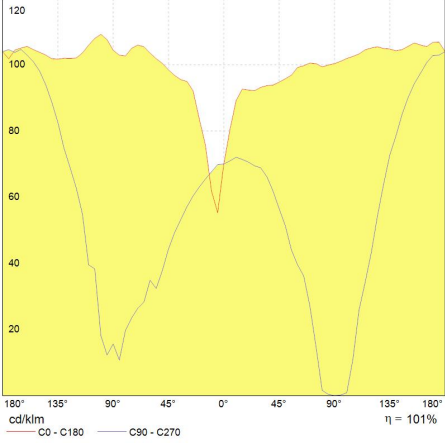

Electrical data

Rated power [W]	72.0
Lamp Current [A]	0.95
Design Ambient Temperature [°C]	25
Run-up time (sec)	240
Hot restart time (sec)	900
Dimming Capability	Yes
Ballast Required	Yes
Nominal power [W]	70
Nominal lamp voltage [V]	95

Logistic data

DUN Code	15994100017377
EAN Code	5994100017370
Pack Quantity	12
Inner pack type	SLEEVE
Outer pack type	OUTER BOX
Layer quantity	456 EUR, 588 UK
Layer quantity EUR	456
Layer quantity UK	588
Pallet quantity EUR (PC)	2280
Pallet quantity UK (PC)	2940
Outer case size	174 x 134 x 204 (mm)
Product status	Available

Light distribution