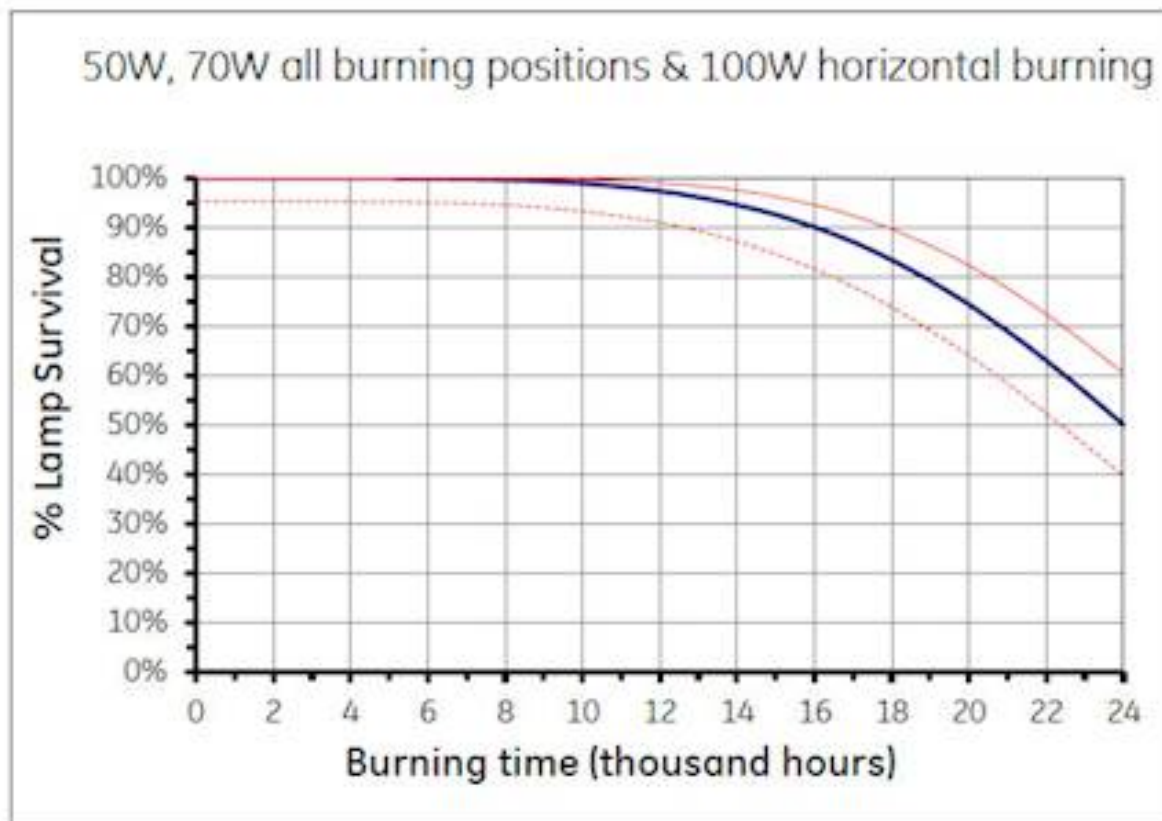

Survival data

Downloads & Links

[Go to the catalog site (HTTP)](#)

[Photometry (IES)](#)

[Product datasheet (PDF)](#)

[High-res images / Technical drawings (HTTP)](#)